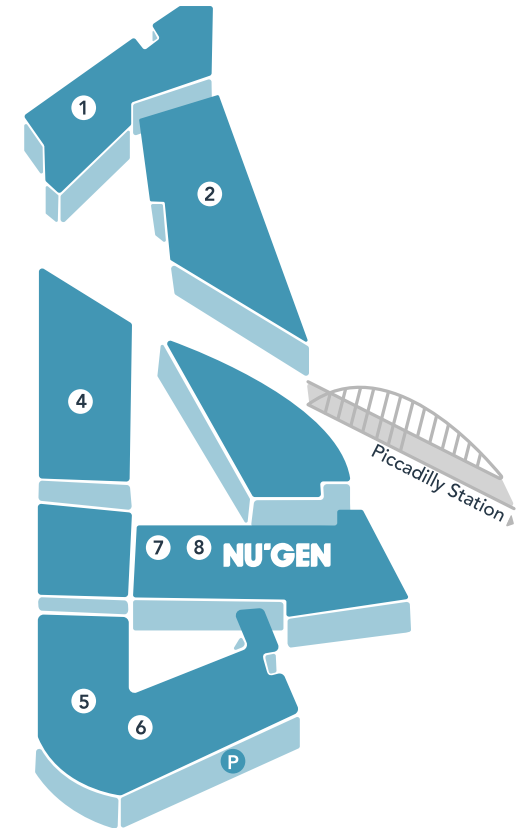

How to find NuGen

7th Floor, Three Piccadilly Place, Manchester M1 3BN
+44 (0)161 413 0420

BY TRAIN

- On arrival at Manchester Piccadilly, leave the station via the main exit.
- At the top of Station Approach Road, you will see the Manchester Curve footbridge.
- Cross the bridge and descend the steps in front of Transport for Greater Manchester.
- Cross the Metrolink tracks (taking care to check for trams) and Three Piccadilly Place is ahead of you, across the plaza.

BY CAR

- There is a public, paid-for car park directly underneath Piccadilly Place, which is on Whitworth Street (for sat-nav: 14 - 16 Whitworth Street, M1 3BS).
- The car park is most easily accessed via the A57(M) Mancunian Way, taking the exit for A6 / Piccadilly.
- Having left the Mancunian Way, drive north along London Road, continue ahead through traffic lights, filter left into Whitworth Street.
- The entrance to Piccadilly Place car park is on the right-hand side of Whitworth Street.
- Take the stairs or lift up to the ground floor, and you will find yourself in the plaza, with Three Piccadilly Place on your left.

[Click here to open Google map reference](#)

1

DoubleTree by Hilton Hotel

2

Transport for Greater Manchester

NU'GEN

Entrance to NuGen

4

Four Piccadilly Place

5

The Hub Apartments

6

Management Suite

7

Starbucks

8